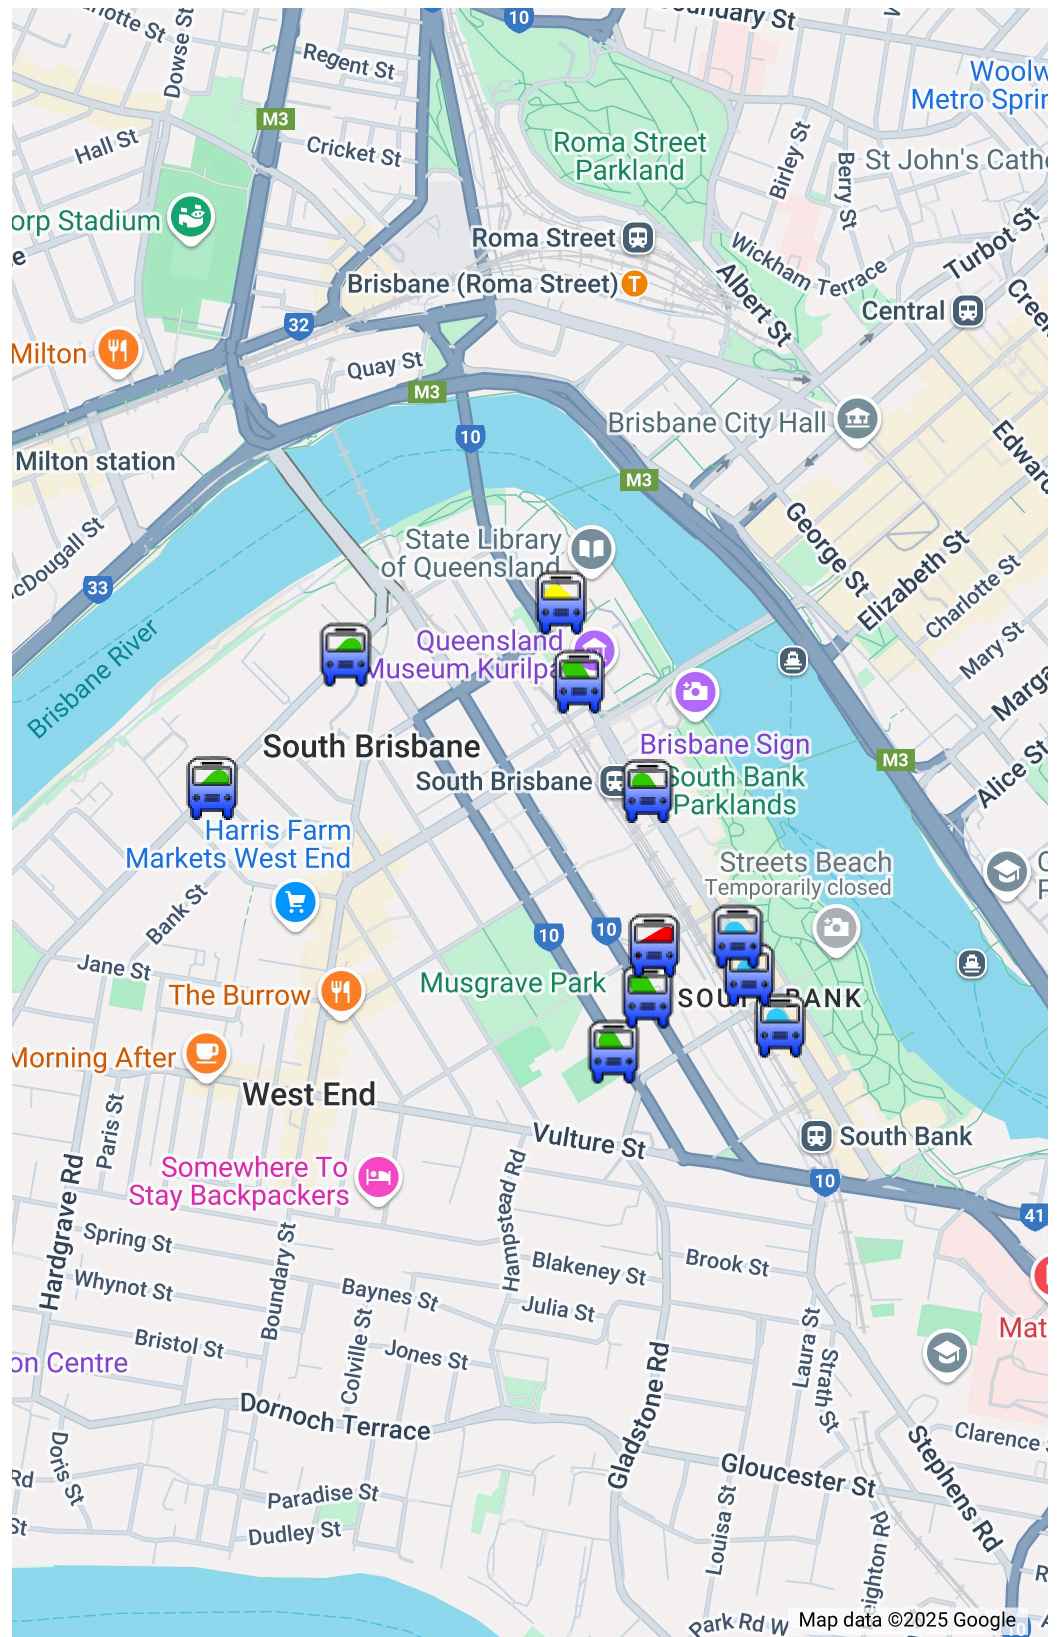

Stanley Street (GOMA)

Stanley Street (GOMA)

Grey Street (Queensland Museum)

Grey Street (Queensland Museum)

Grey Street (QPAC)

Grey Street (QPAC)

Glenelg Street (Brisbane Convention & Exhibition Centre)

Glenelg Street (Brisbane Convention & Exhibition Centre)

Merivale Street

Merivale Street

Cordelia Street

Cordelia Street

Grey Street (South Bank)

Grey Street (South Bank)

Grey Street (South Bank)

Grey Street (South Bank)

Grey Street (South Bank)

Grey Street (South Bank)

Coach parking in the CBD is allowed at approved locations and times. This map displays locations times and restrictions on coach parking in South Brisbane and South Bank.

All parking areas on this map are a general location indication only. All parking signs, parking areas and parking restrictions apply. Parking signs and restriction may vary to what is indicated on this map. Parking signs and restriction must be followed at all times.