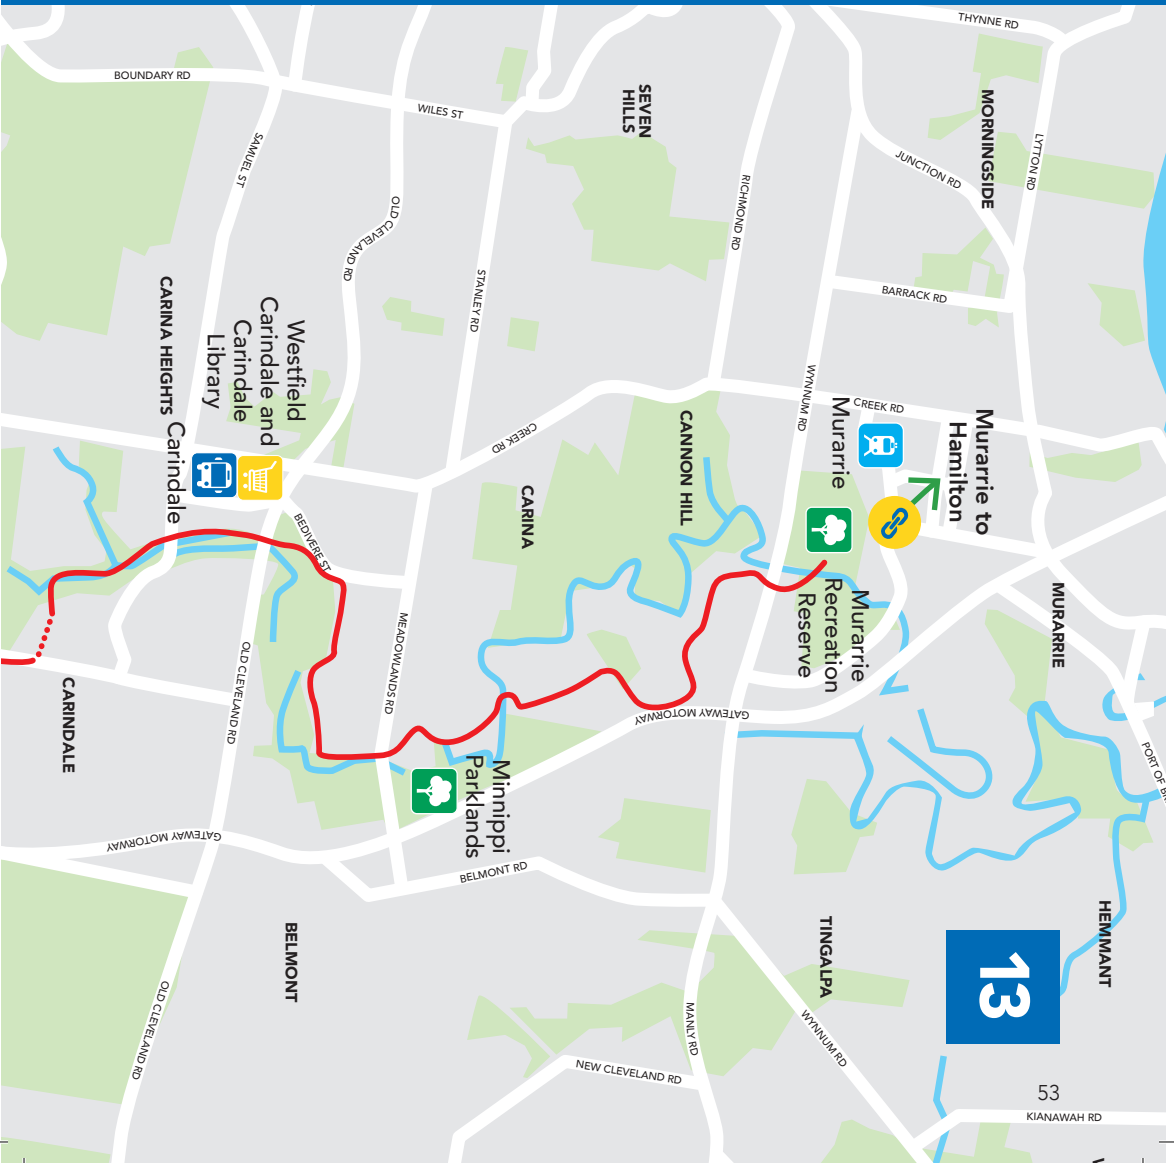

Murrarie to Wishart (Bulimba Creek Bikeway)

Connections **Map**

Murrarie to Hamilton **16**
 Eight Mile Plains to Tarragindi **18**

Legend

-  Bulimba Creek Bikeway
-  On road
-  Shopping centre
-  Park
-  Bus station
-  Train station

Scale
1:10000