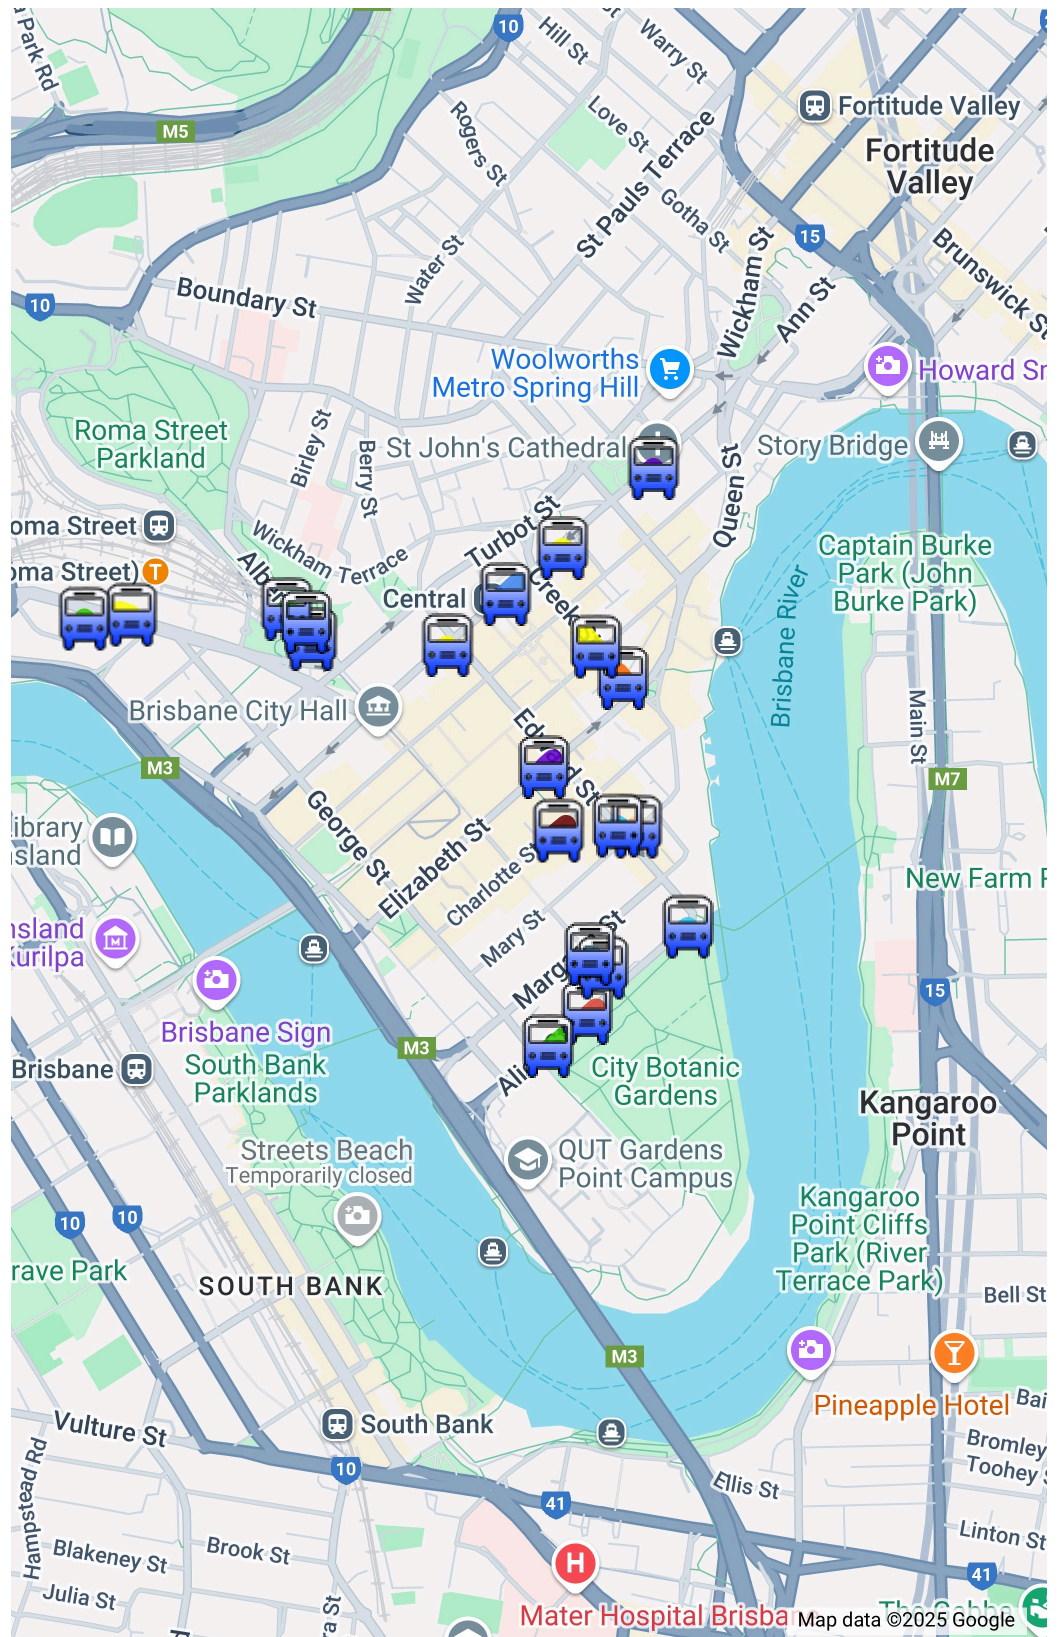

Albert Street

Albert Street

Albert Street

Albert Street

Ann Street (Crn Edward Street)

Ann Street (Crn Edward Street)

Ann Street (Between Creek and Wharf)

Ann Street (Between Creek and Wharf)

Ann Street (St. John's Cathedral)

Ann Street (St. John's Cathedral)

Creek Street

Creek Street

Creek Street (Crn Edison Lane)

Creek Street (Crn Edison Lane)

Elizabeth Street (Crn Edward Street)

Elizabeth Street (Crn Edward Street)

Albert Street

Albert Street

Albert Street

Albert Street

Alice Street

Alice Street

Charlotte Street

Charlotte Street

Mary Street (Cm Edward Street)

Alice Street

Alice Street

Alice Street

Alice Street

Ann Street (opposite Central Station)

Ann Street (opposite Central Station)
