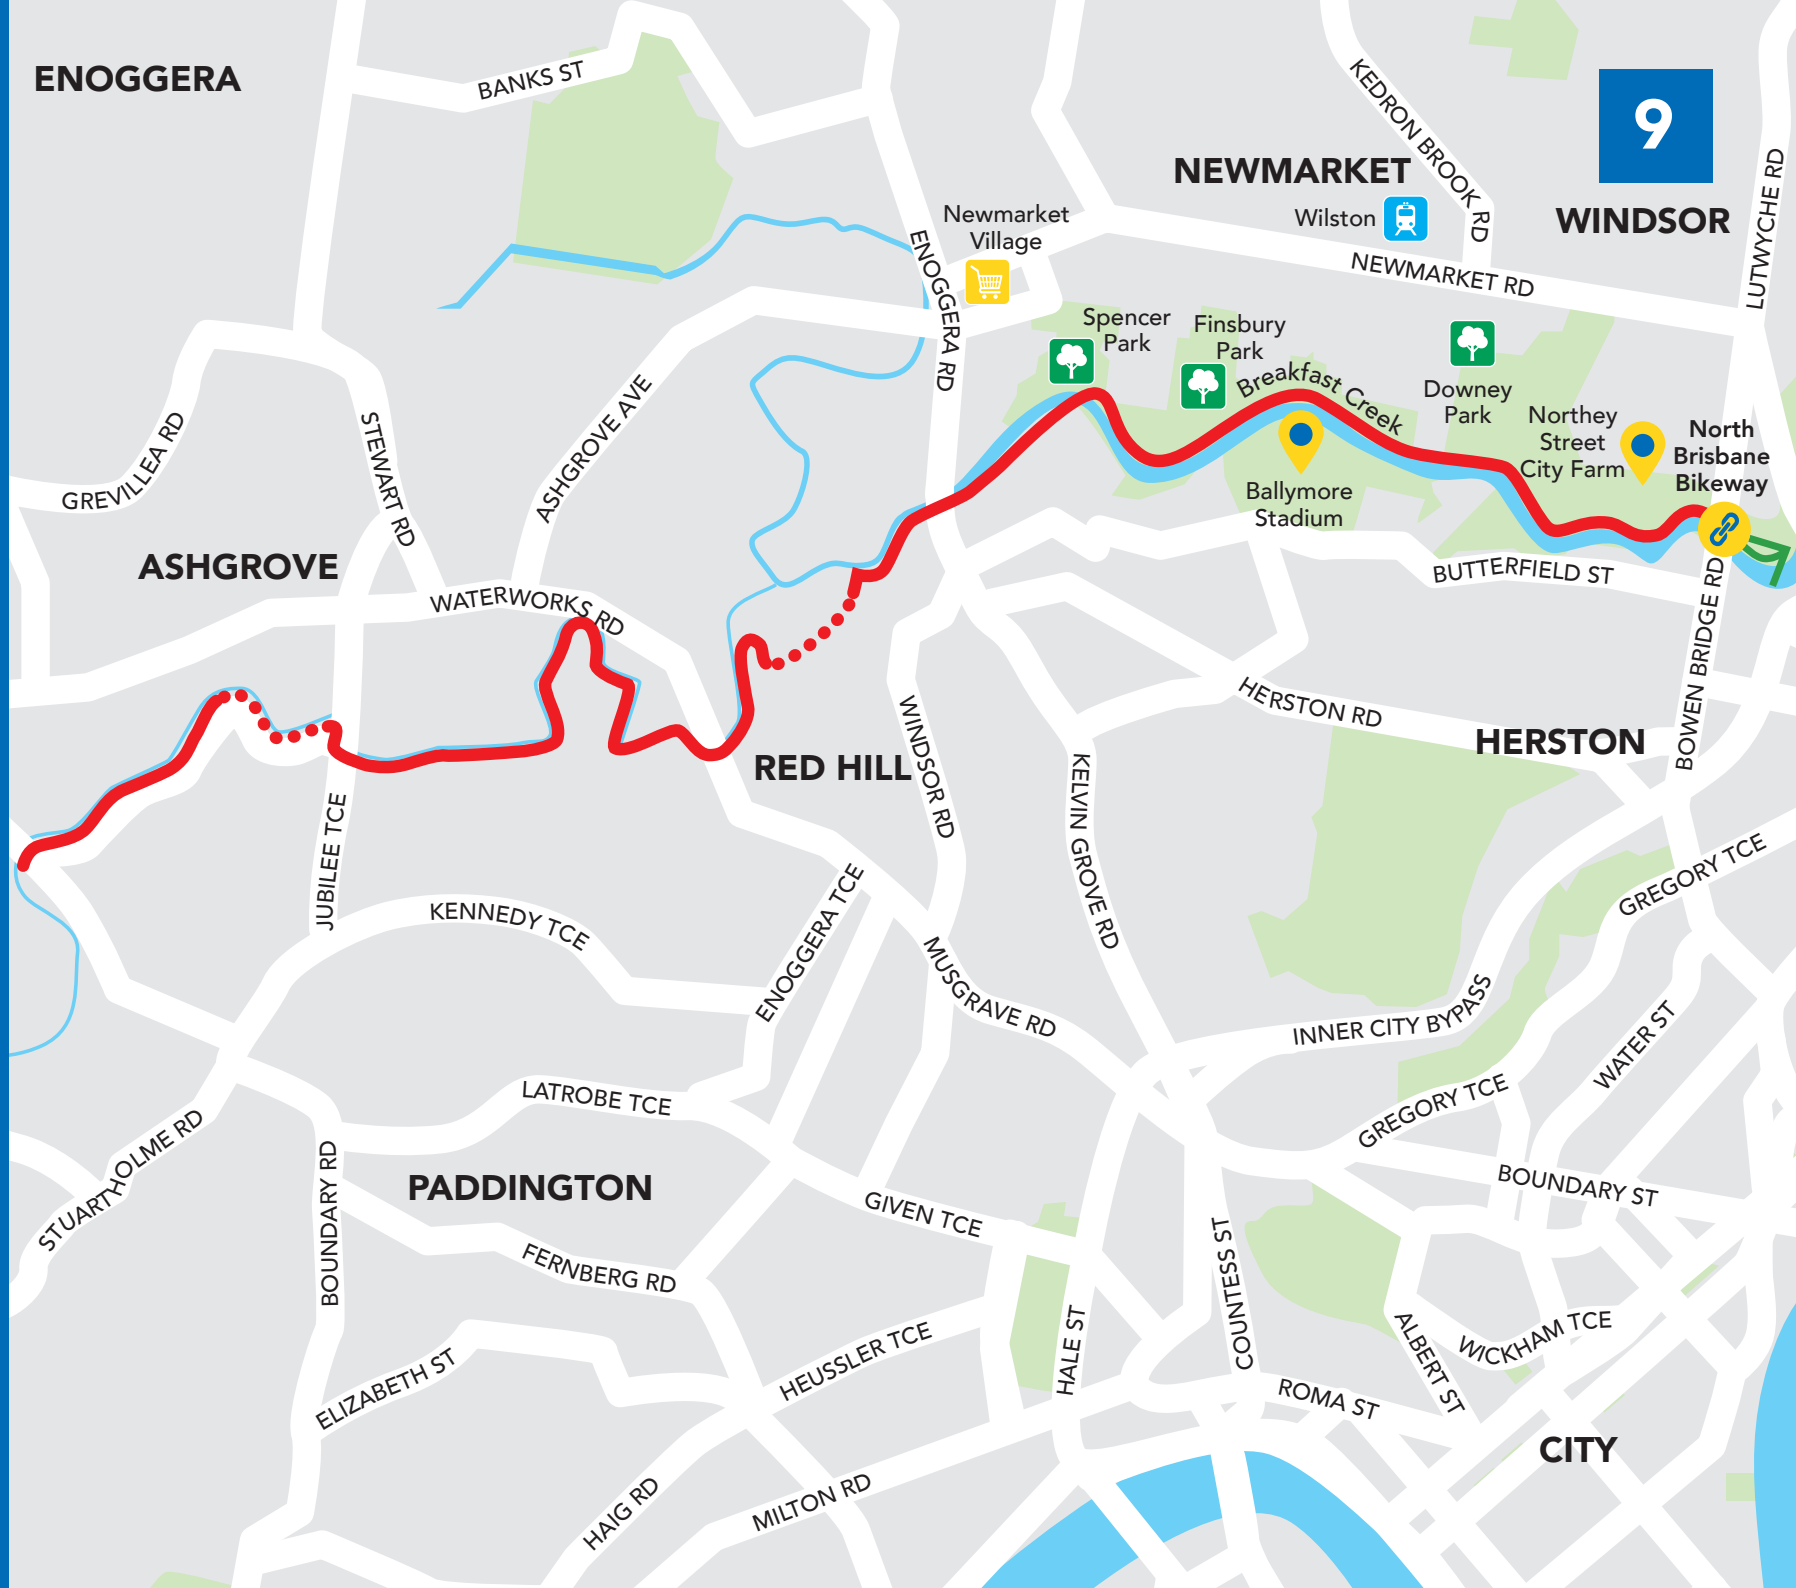

Ashgrove to Herston (Ithaca Creek and Enoggera Creek Bikeways)

 **Connections** [Map](#)

North Brisbane Bikeway **1**

Legend

-  Ithaca Creek and Enoggera Creek Bikeways
-  On road
-  Connecting bikeways
-  Road crossing
-  Shopping centre
-  Park

Scale

1:10000

9

WINDSOR

NEWMARKET

ENOGGERA

ASHGROVE

RED HILL

HERSTON

PADDINGTON

CITY