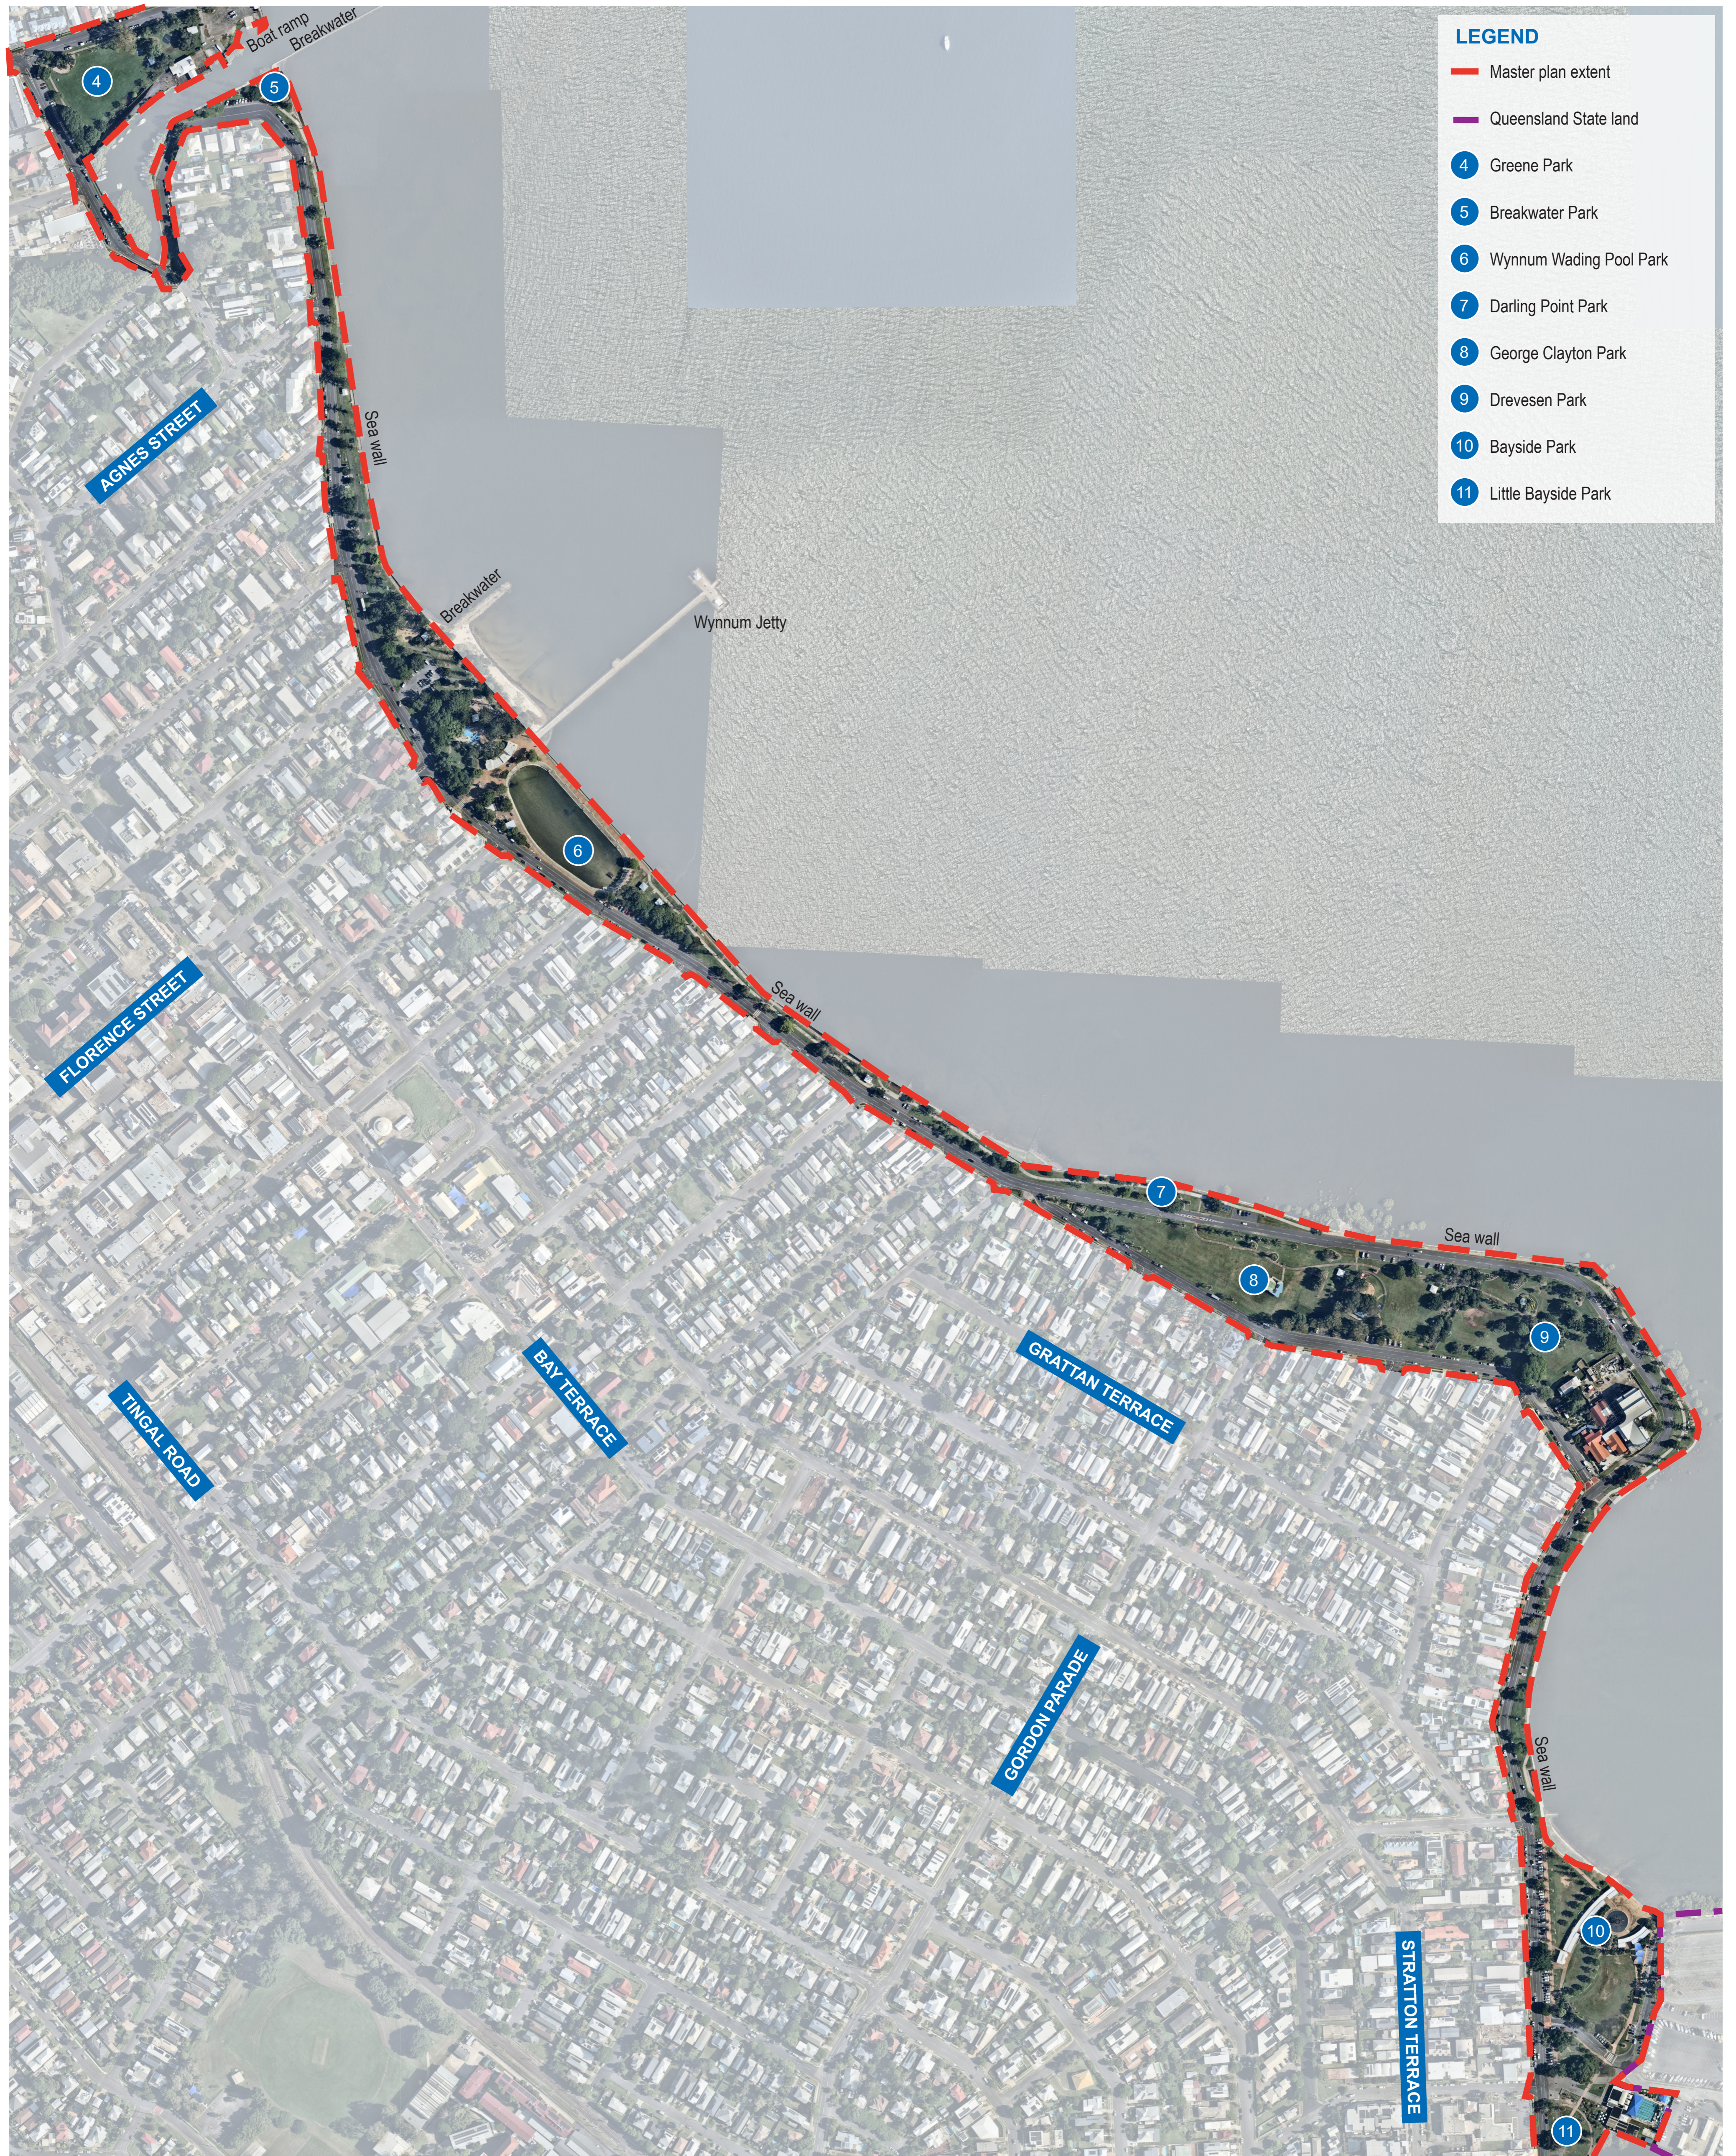

# Wynnum North, Wynnum, Manly and Lota Foreshores Master Plan Extent

Dedicated to a better Brisbane

## LEGEND

- - - Master plan extent
- - - Detail plan extents
- - - Queensland State land
- Royal Queensland Yacht Squadron
- 1 Wynnum North conservation site
- 2 Elanora Park
- 3 Tom Burns Place
- 4 Greene Park
- 5 Breakwater Park
- 6 Wynnum Wading Pool Park
- 7 Darling Point Park
- 8 George Clayton Park
- 9 Drevesen Park
- 10 Bayside Park
- 11 Little Bayside Park
- 12 RQYS Port Centre Park
- 13 Lota Camping Reserve
- 14 Fig Tree Point Park
- 15 Lota Point Park

## LEGEND

- Master plan extent
- Queensland State land
- 4 Greene Park
- 5 Breakwater Park
- 6 Wynnum Wading Pool Park
- 7 Darling Point Park
- 8 George Clayton Park
- 9 Drevesen Park
- 10 Bayside Park
- 11 Little Bayside Park

# Lota Foreshore Master Plan Extent

Dedicated to a better Brisbane

**LEGEND**

- Master plan extent
- 12 RQYS Port Centre Park
- 13 Lota Camping Reserve
- 14 Fig Tree Point Park
- 15 Lota Point Park