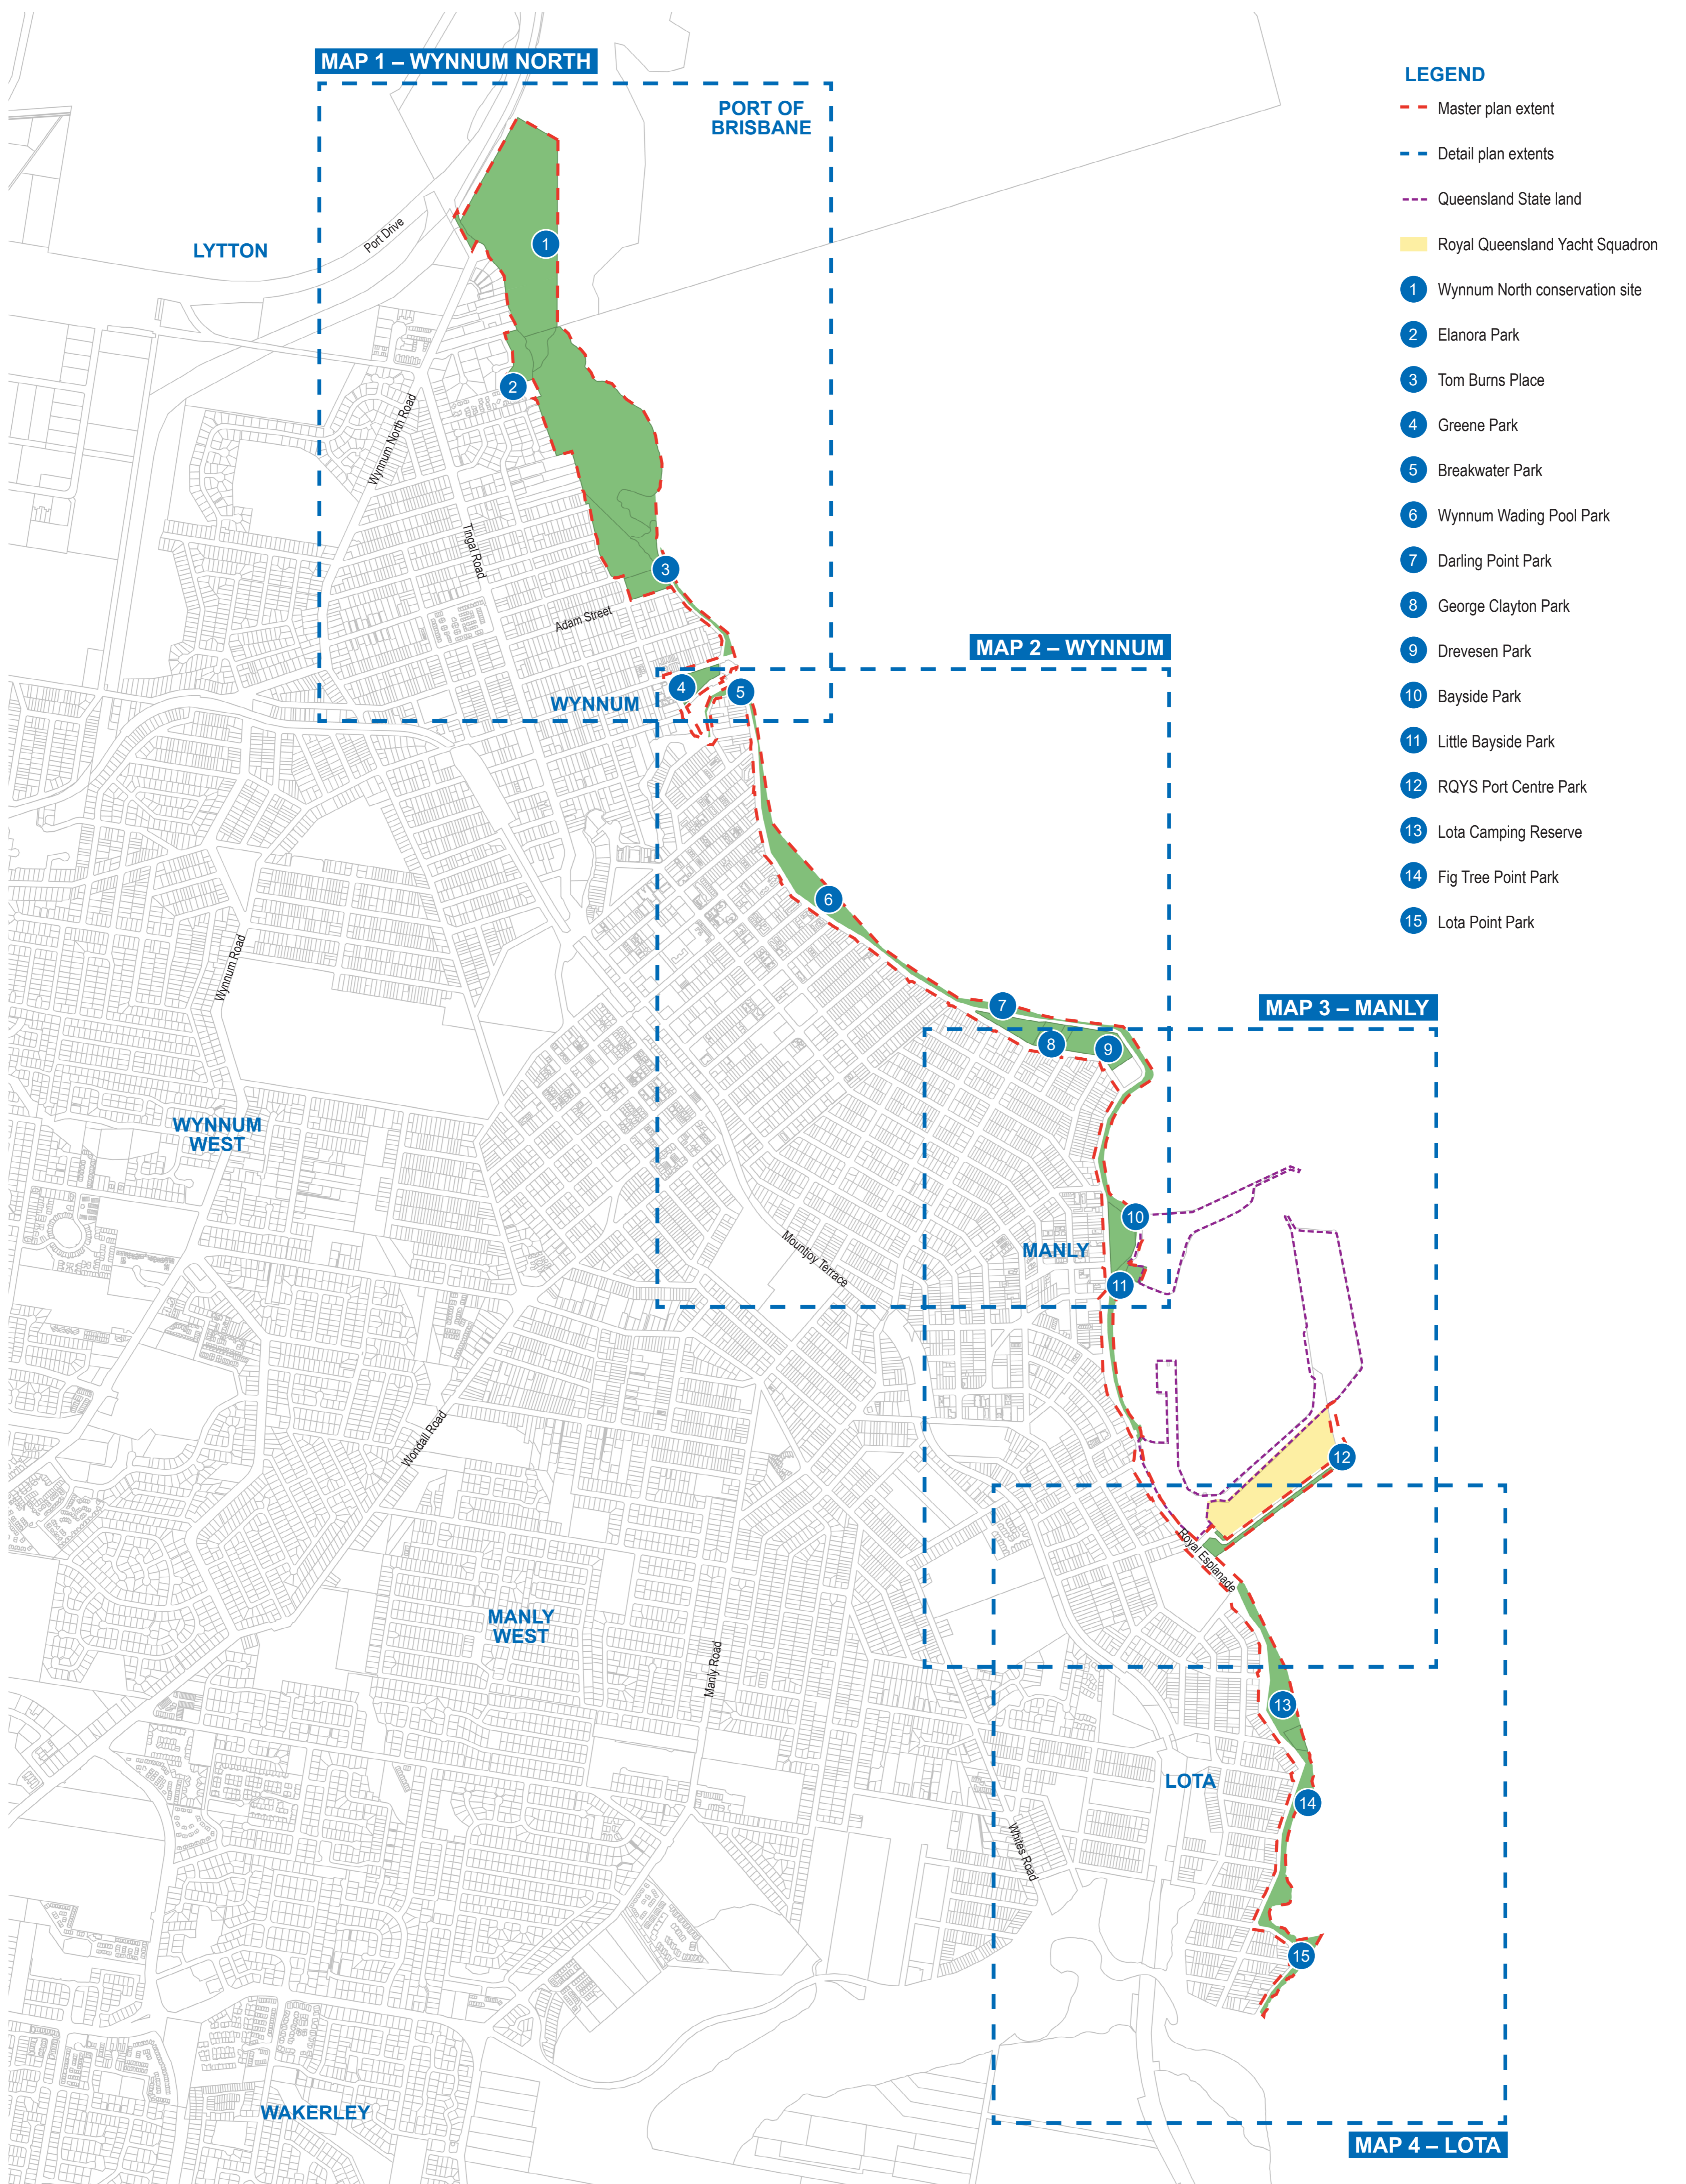

# Wynnum North, Wynnum, Manly and Lota Foreshores Master Plan Extent

Dedicated to a better Brisbane

## LEGEND

- - - Master plan extent
- - - Detail plan extents
- - - Queensland State land
- Royal Queensland Yacht Squadron
- 1 Wynnum North conservation site
- 2 Elanora Park
- 3 Tom Burns Place
- 4 Greene Park
- 5 Breakwater Park
- 6 Wynnum Wading Pool Park
- 7 Darling Point Park
- 8 George Clayton Park
- 9 Drevesen Park
- 10 Bayside Park
- 11 Little Bayside Park
- 12 RQYS Port Centre Park
- 13 Lota Camping Reserve
- 14 Fig Tree Point Park
- 15 Lota Point Park

## LEGEND

- Master plan extent
- Queensland State land
- 4 Greene Park
- 5 Breakwater Park
- 6 Wynnum Wading Pool Park
- 7 Darling Point Park
- 8 George Clayton Park
- 9 Drevesen Park
- 10 Bayside Park
- 11 Little Bayside Park

# Lota Foreshore Master Plan Extent

Dedicated to a better Brisbane

**LEGEND**

- Master plan extent
- 12 RQYS Port Centre Park
- 13 Lota Camping Reserve
- 14 Fig Tree Point Park
- 15 Lota Point Park