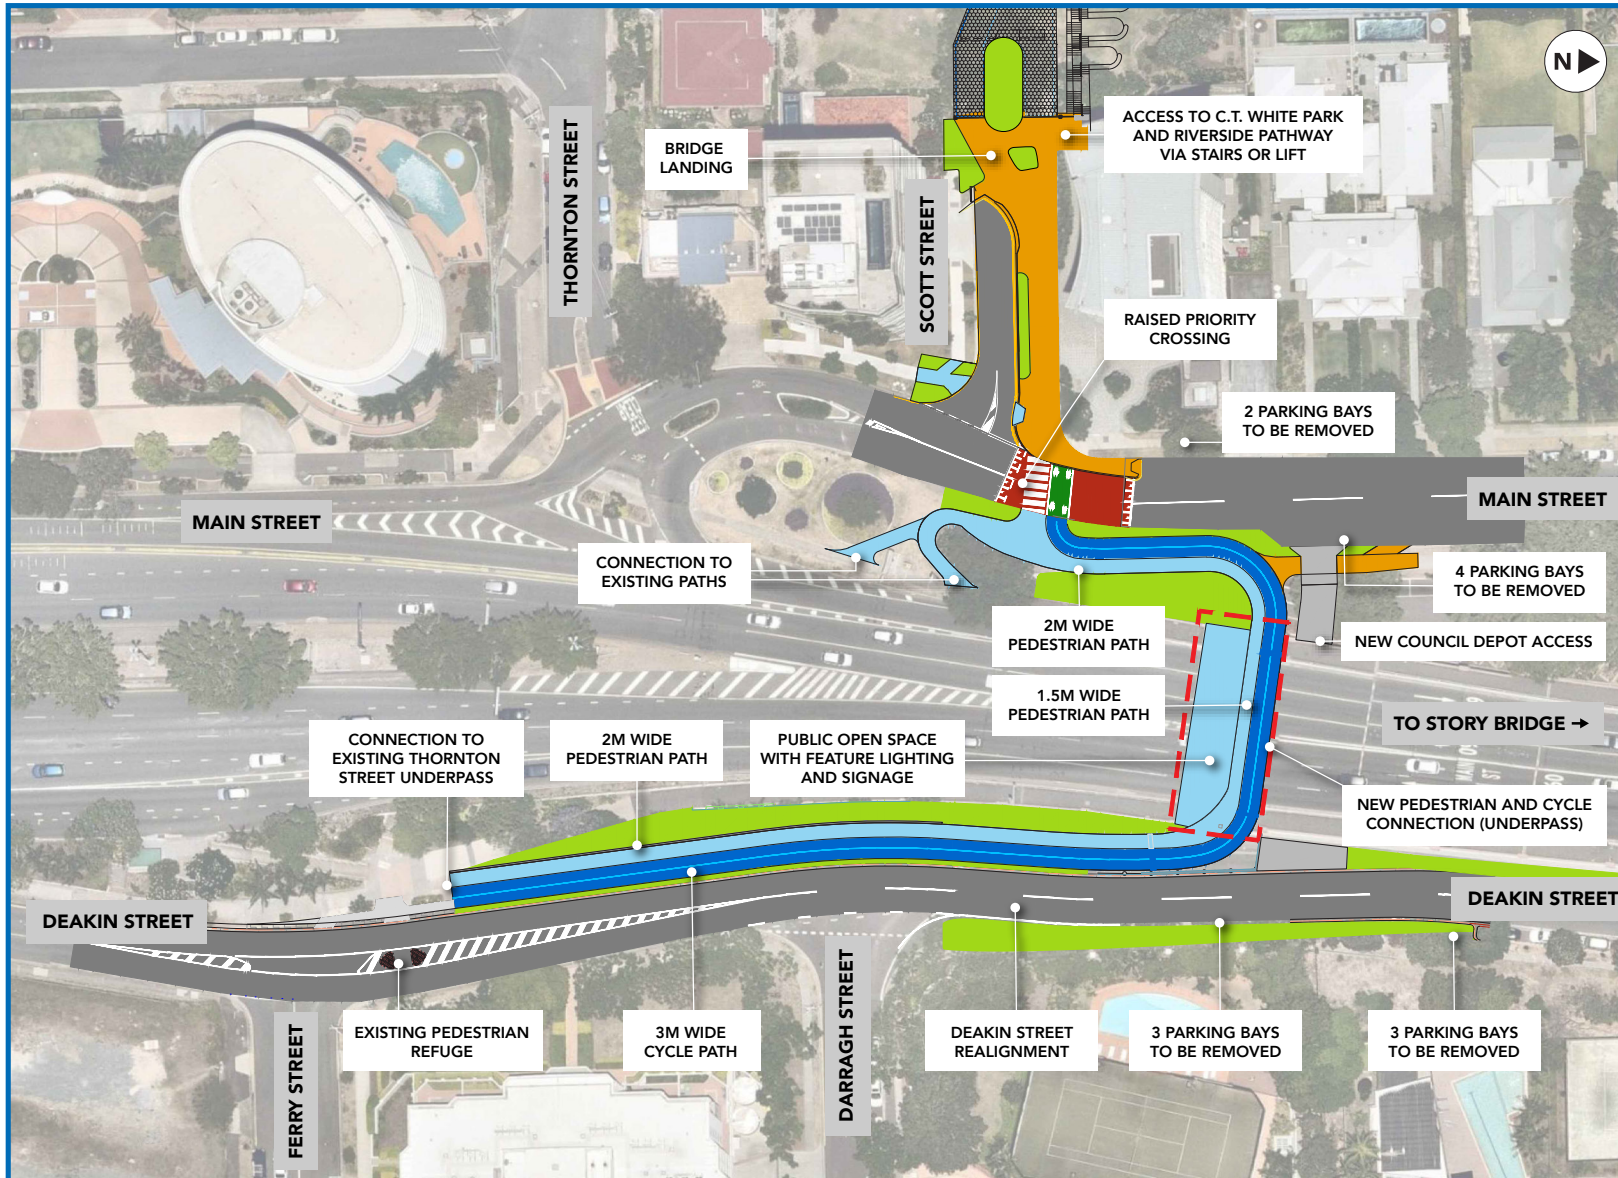

KANGAROO POINT GREEN BRIDGE

Main Street and Deakin Street connection

Dedicated to a better Brisbane

LEGEND

- Road surface
- New shared zone
- New cycle path
- New pedestrian path
- New landscaping
- New vehicle entry/exit
- New underpass