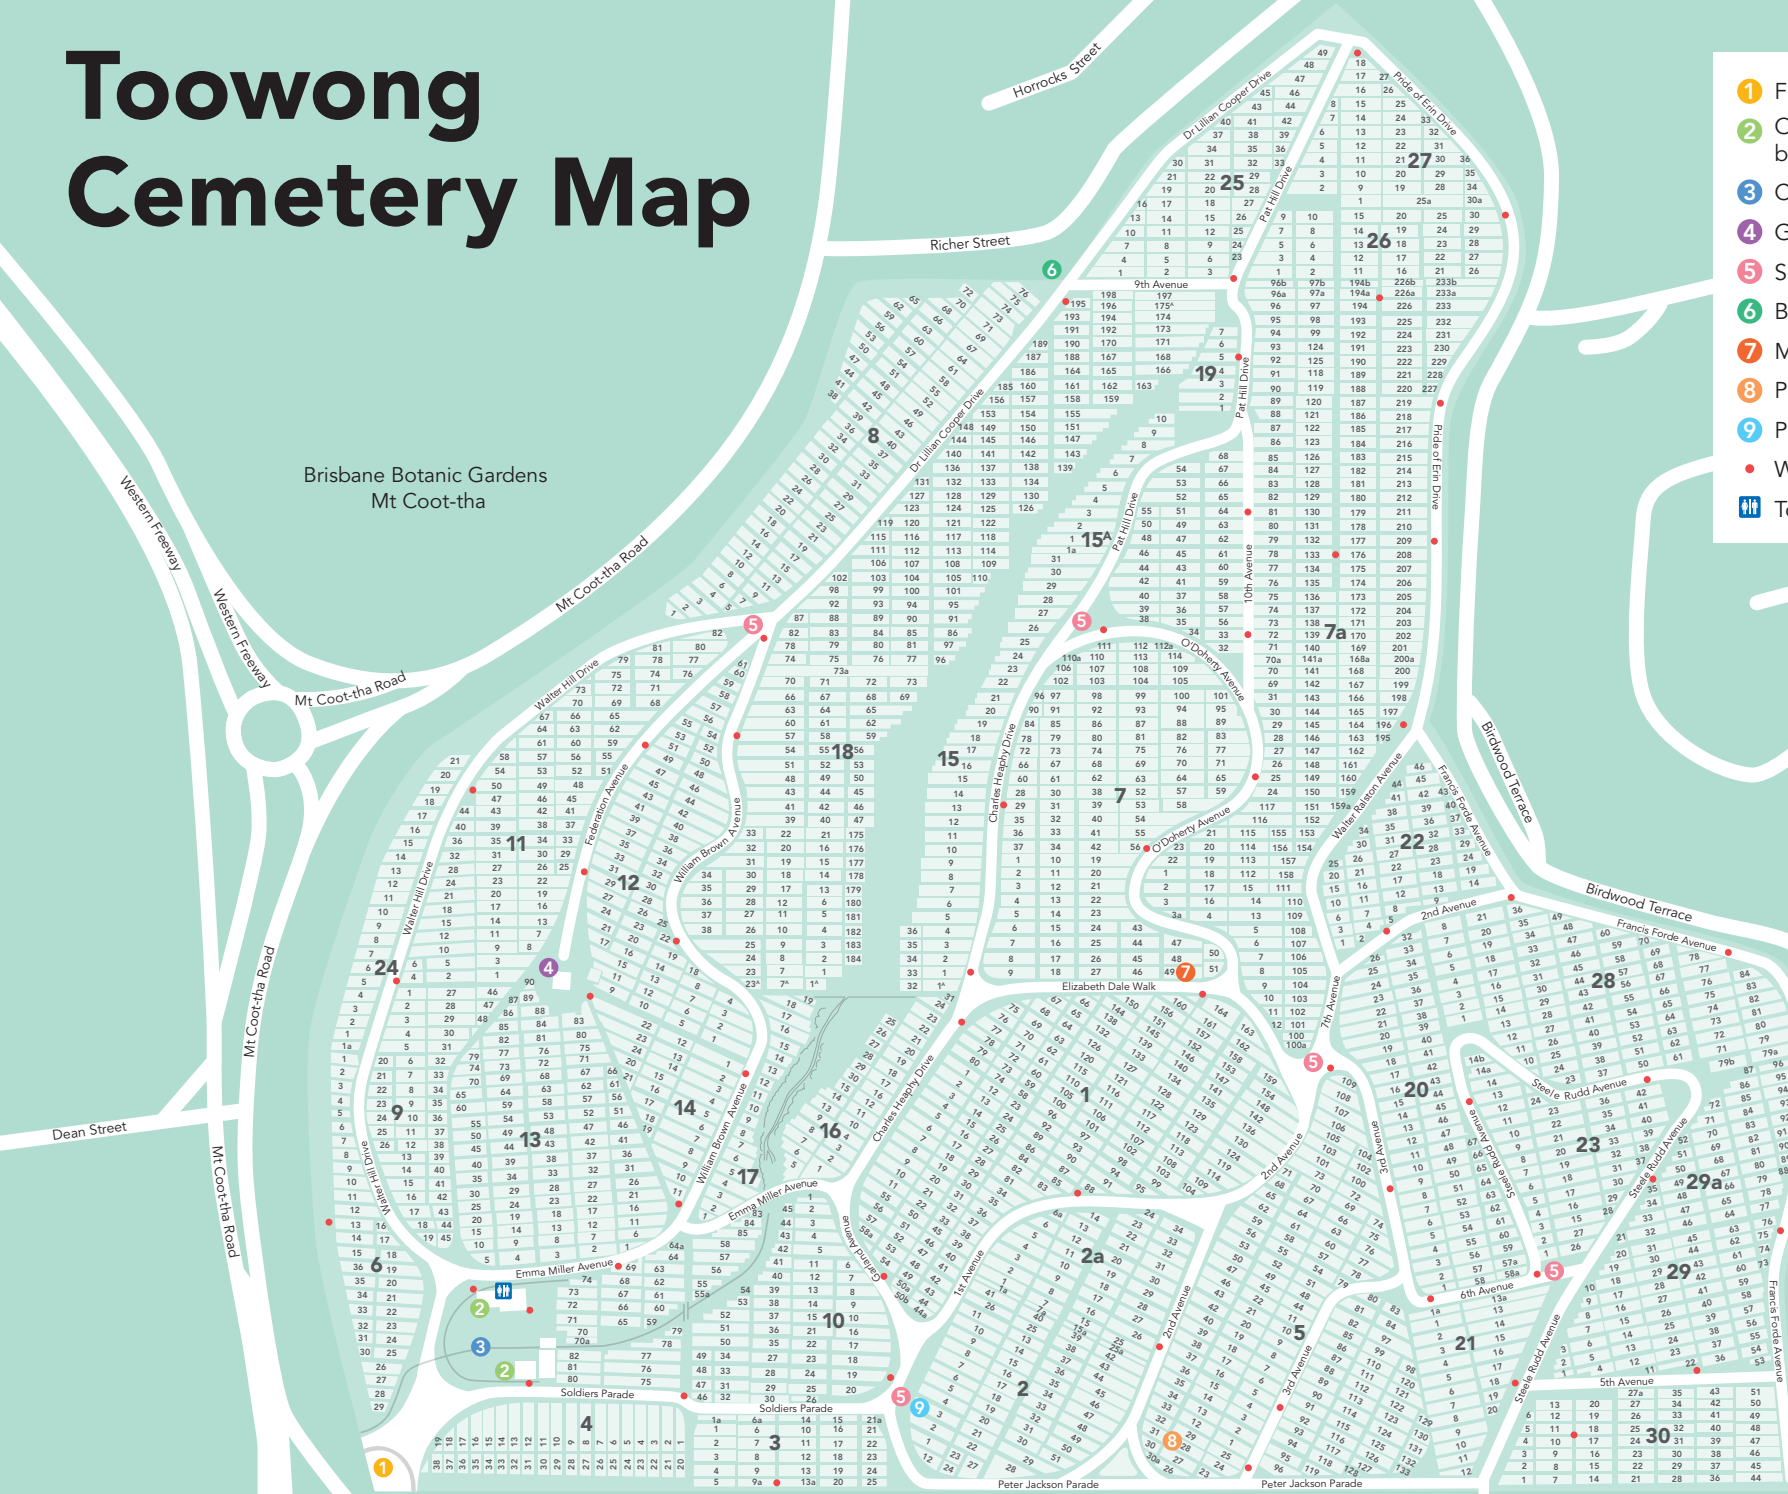

Toowong Cemetery Map

- 1 Front gate
- 2 Office, museum and amenities buildings
- 3 Canon Garland Place
- 4 Governor Blackall (1809-1871)
- 5 Shelter sheds
- 6 Back gate
- 7 Mayne Memorial
- 8 Peter Jackson (1861-1901)
- 9 Public and hospital memorial area
- Wayfinding signage
- ♿ Toilets